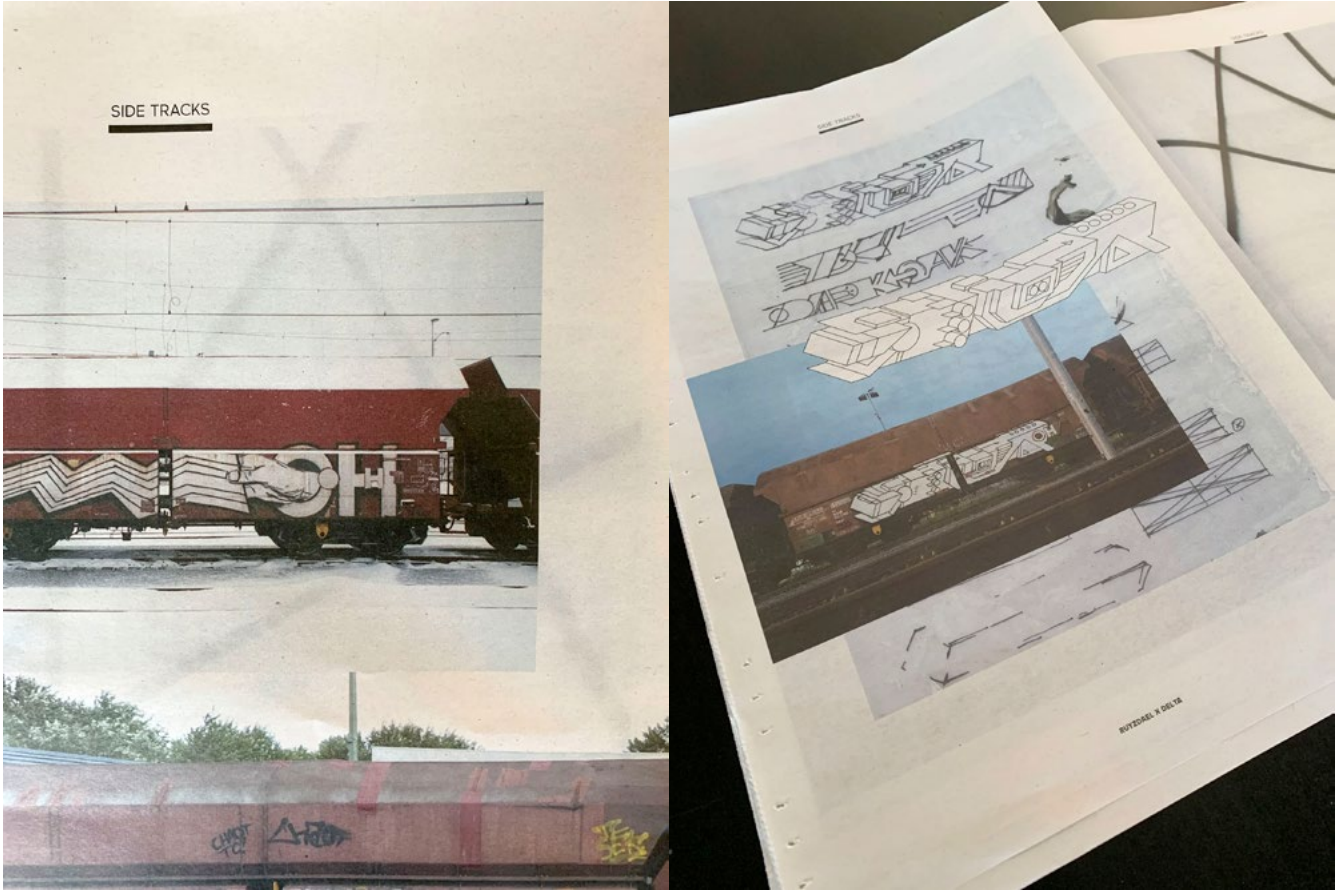

## DELTA X RUYZDAEL LIMITED/EDITION

**Delta.** Name-de-plume. BT. Amsterdam. This Limited Edition can is part of the colab with Amsterdam based project beast **RUYZDAEL** for the project **Writers on Wax**.