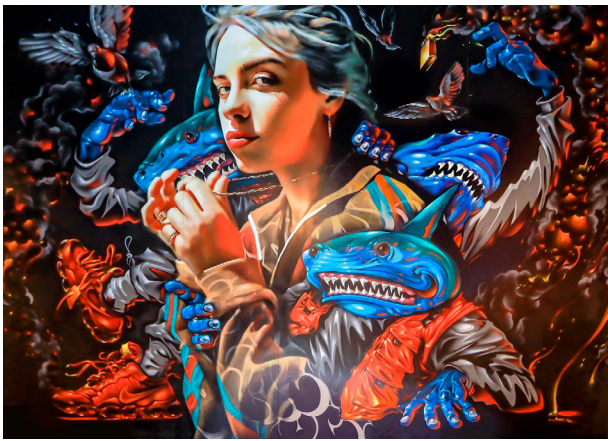

## ROYAL DOG LIMITED/EDITION

**Royyal Dog** (Chris Chanyang Shim, 심찬양) is a graffiti writer and mural artist from Seoul, Korea. He is best known for his photorealistic murals of African American women in traditional Korean hanbok dresses. His paintings carry a message of global harmony and have been recognized for multiculturalism. His work can be seen around the world.